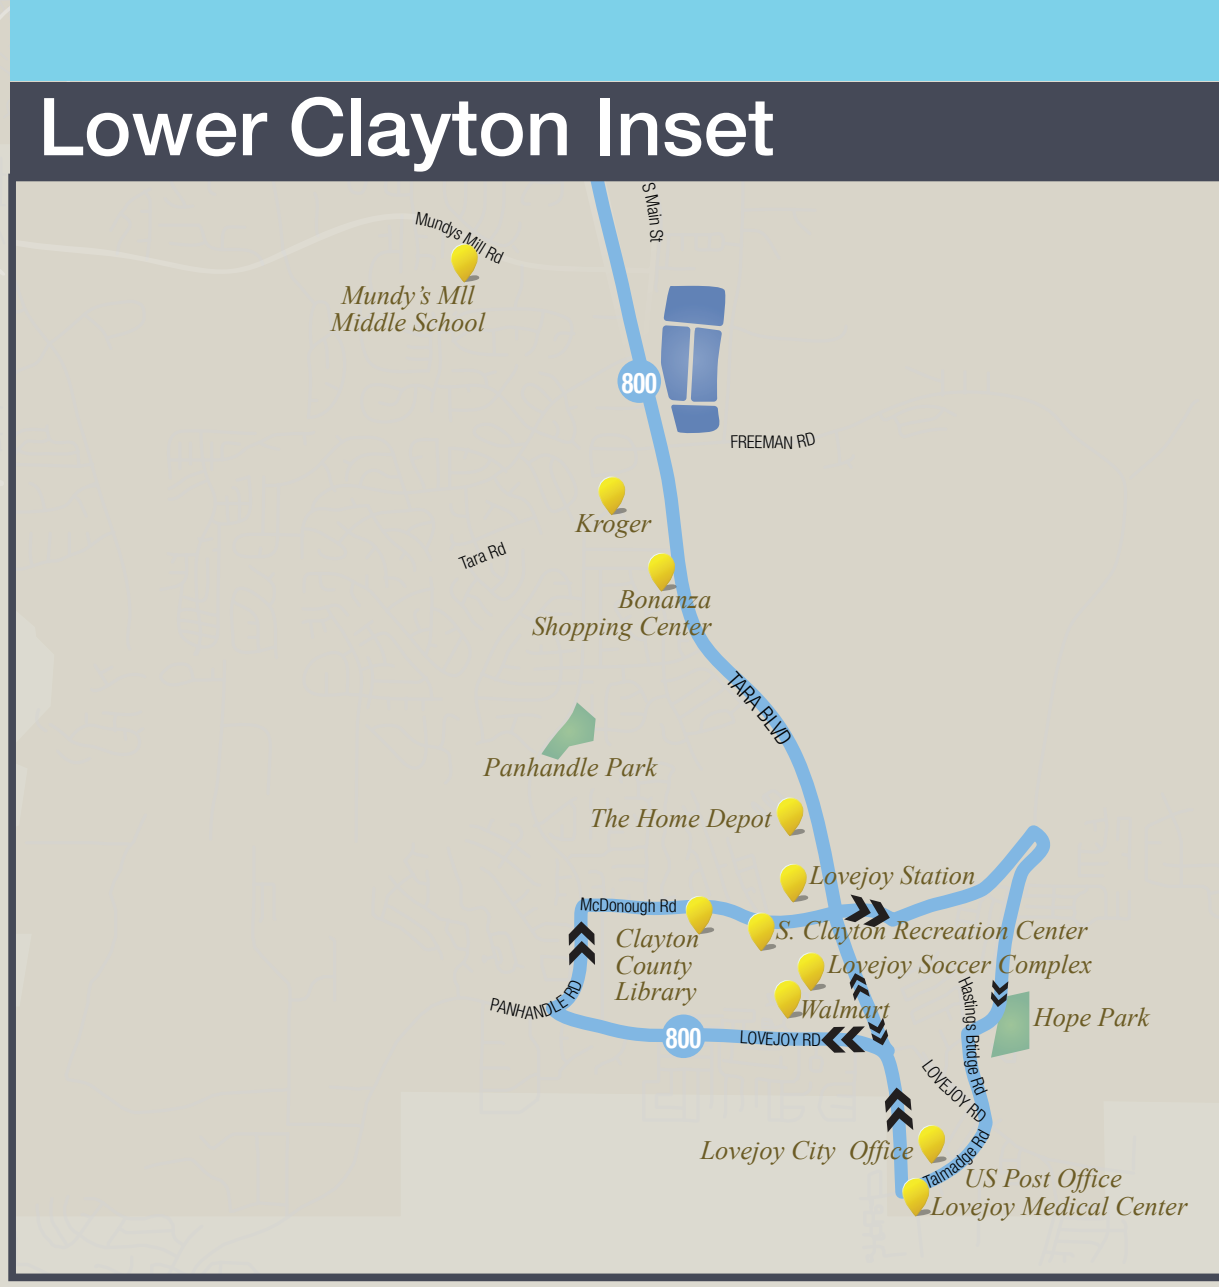

TRANSPORTATION FACILITIES

Routes as of April 2019*
*Bus Routes are subject to change. Please visit www.itsmarta.com for the latest information.