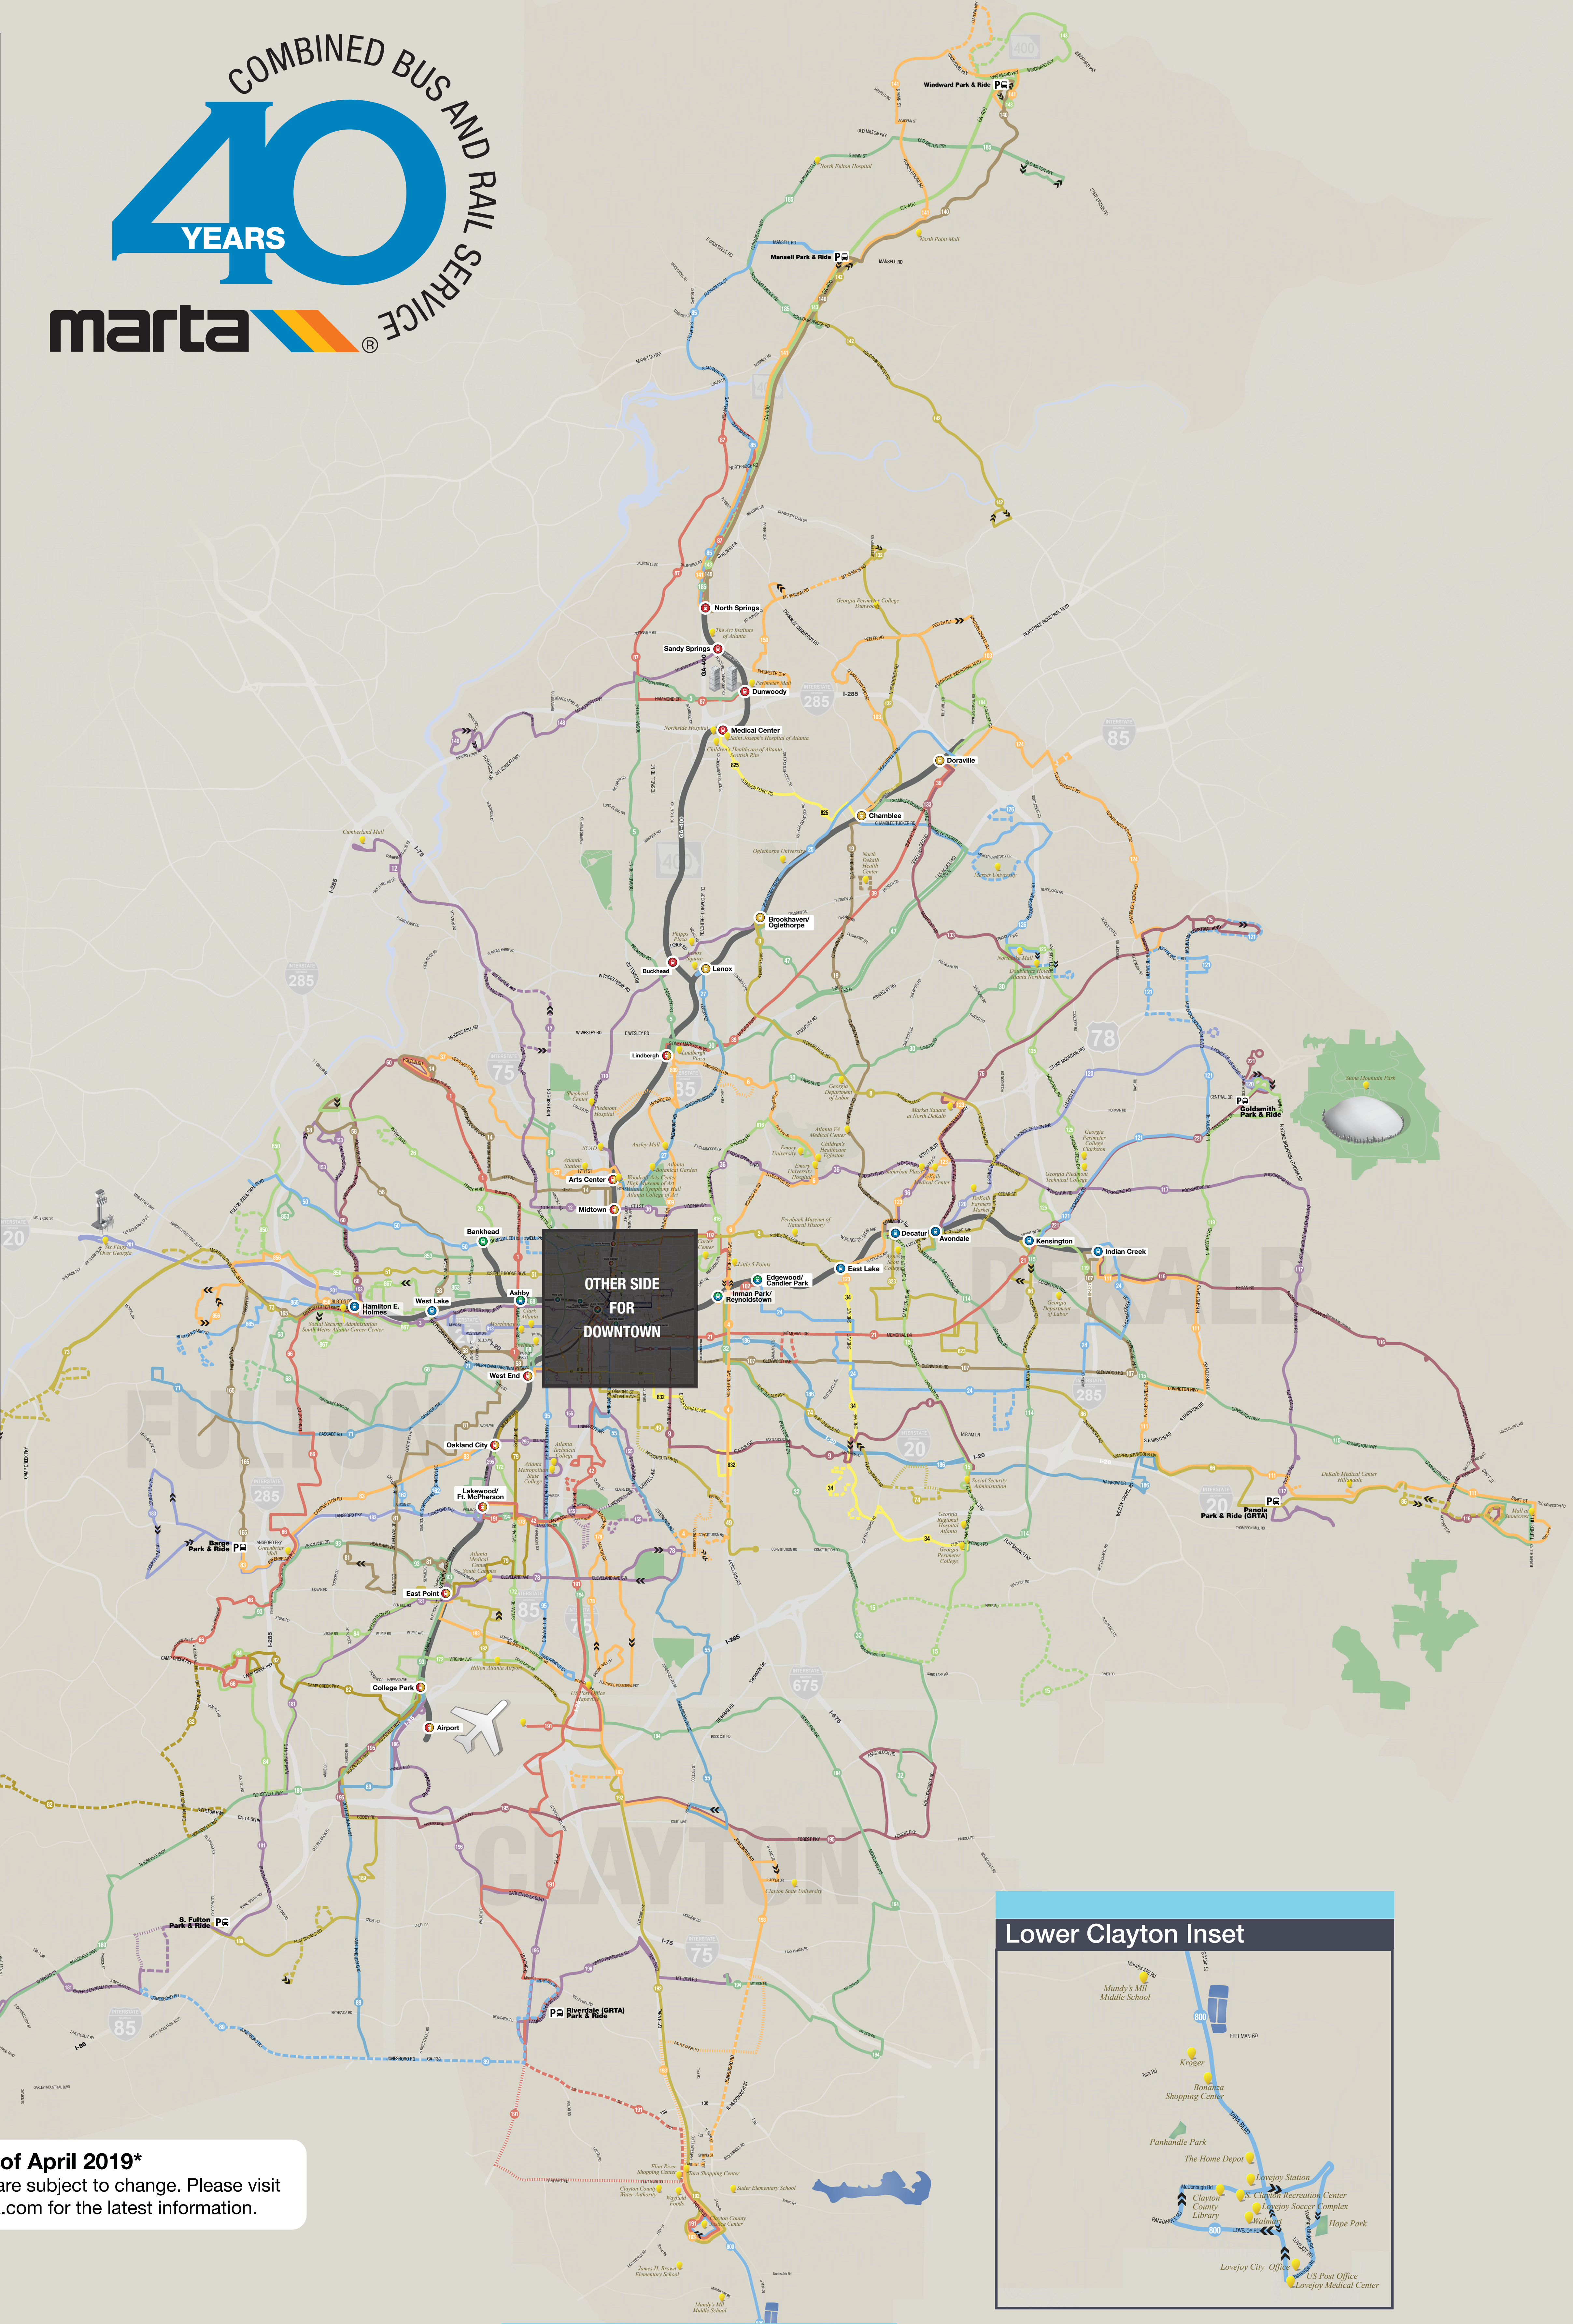

TRANSPORTATION FACILITIES

Routes as of April 2019*
*Bus Routes are subject to change. Please visit www.itsmarta.com for the latest information.