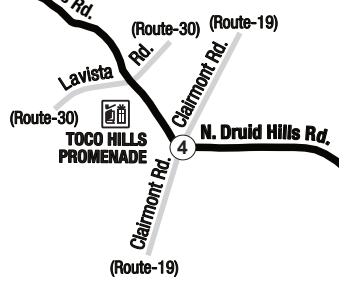

Routes intersecting at Brookhaven/Oglethorpe Station:
Rutas intersectando en la Estación Brookhaven/Oglethorpe:

- 8-North Druid Hills Road
- 25-Peachtree Boulevard
- 47-I-85 Access Road
- 110-Peachtree Road/Buckhead

INTERSECTING ROUTES
 Rutas Intersectando

Routes intersecting at Kensington Station:
Rutas intersectando en la Estación Kensington:

- 8-North Druid Hills Road
- 21-Memorial Drive
- 86-Fairington Road
- 115-Covington Highway
- 119-Hairston Road/Stone Mountain Village
- 121-Memorial Drive/North Hairston Road
- 125-Clarkston
- 221-Memorial Drive Limited (Weekdays-Peak Only)