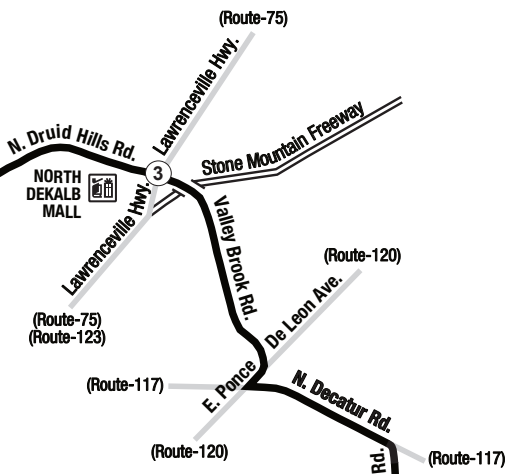

Routes intersecting at Brookhaven/Oglethorpe Station:
Rutas intersectando en la Estación Brookhaven/Oglethorpe:

- 8-North Druid Hills Road
- 25-Peachtree Boulevard
- 47-I-85 Access Road
- 110-Peachtree Road/Buckhead

INTERSECTING ROUTES
 Rutas Intersectando

Routes intersecting at Kensington Station:
Rutas intersectando en la Estación Kensington:

- 8-North Druid Hills Road
- 21-Memorial Drive
- 86-Fairington Road
- 115-Covington Highway
- 119-Hairston Road/Stone Mountain Village
- 121-Memorial Drive/North Hairston Road
- 125-Clarkston
- 221-Memorial Drive Limited (Weekdays-Peak Only)